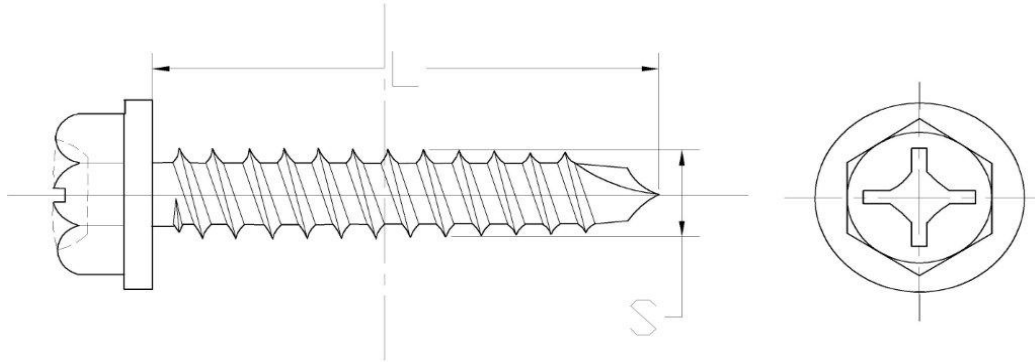

MERCURY HARDWARE LLC

**STEEL PHIL HEX WASHER HEAD SELF DRILLING SCREW
ZINC PLATED, BOX PACKING**

PRODUCT CODE	DIAM/LENGTH	PCS/BOX	PCS/CTN