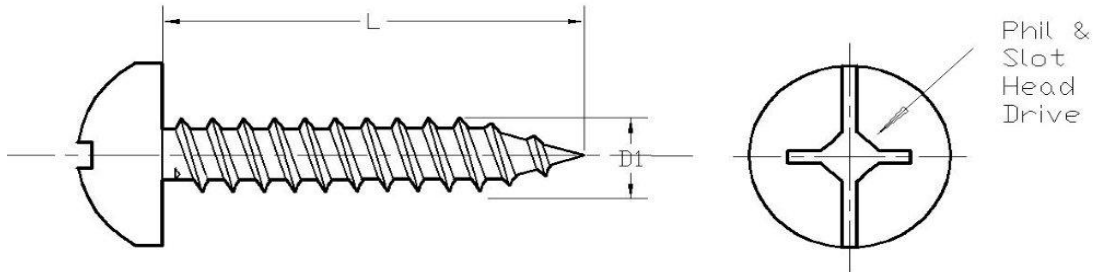

## STEEL COMB.(PHIL & SLOT)PAN HEAD TAPPING SCREW ZINC PLATED, BOX PACKING

PRODUCT CODE	DIAM/LENGTH	PCS/BOX	PCS/CTN
AAA004014AB	# 4 X 1/4 (2.9X6.5)	100	24,000
AAA004038AB	# 4 X 3/8 (2.9X9.5)	100	24,000
AAA004012AB	# 4 X 1/2 (2.9X13)	100	24,000
AAA004058AB	# 4 X 5/8 (2.9X13)	100	24,000
AAA004034AB	# 4 X 3/4 (2.9X19)	100	24,000
AAA004001AB	# 4 X 1 (2.9X25)	100	24,000
AAA006014AB	# 6 X 1/4 (3.5X6.5)	100	24,000
AAA006038AB	# 6 X 3/8 (3.5X9.5)	100	24,000
AAA006012AB	# 6 X 1/2 (3.5X13)	100	24,000
AAA006058AB	# 6 X 5/8 (3.5X16)	100	15,000
AAA006034AB	# 6 X 3/4 (3.5X19)	100	15,000
AAA006001AB	# 6 X 1 (3.5X25)	100	12,500
AAA006114AB	# 6 X 1-1/4 (3.5X32)	100	9,000
AAA006112AB	# 6 X 1-1/2 (3.5X38)	100	7,000
AAA006134AB	# 6 X 1-3/4 (3.5X45)	100	5,000
AAA006002AB	# 6 X 2 (3.5X50)	100	5,000
AAA006212AB	# 6 X 2-1/2 (3.5X63)	100	4,000
AAA008038AB	# 8 X 3/8 (4.2X9.5)	100	15,000
AAA008012AB	# 8 X 1/2 (4.2X13)	100	15,000
AAA008058AB	# 8 X 5/8 (4.2X16)	100	12,500
AAA008034AB	# 8 X 3/4 (4.2X19)	100	12,500