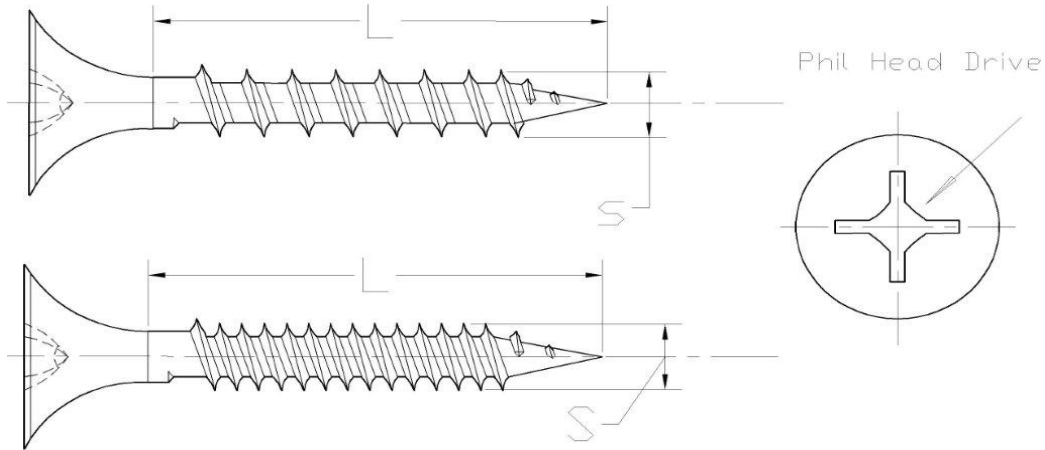

MERCURY HARDWARE LLC

**DRYWALL SCREWS PHIL/SQ BUGLE HEAD COARSE/
FINE THREAD BLACK PHOSPHATED/ ZINC PLATED
BOX PACKING**

PRODUCT CODE	DIAM/LENGTH	PCS/BOX	PCS/CTN
AHB006034FB	# 6 X 3/4 (3.5X19)	1000	20,000
AHB006001FB	# 6 X 1 (3.5X25)	1000	16,000
AHB006114FB	# 6 X 1-1/4 (3.5X32)	1000	13,000
AHB006112FB	# 6 X 1-1/2 (3.5X38)	500	8,000
AHB006158FB	# 6 X 1-5/8 (3.5X41)	500	8,000
AHB006002FB	# 6 X 2 (3.5X50)	500	4,500
AHB006214FB	# 6 X 2-1/4 (3.5X57)	500	4,500
AHB008002FB	# 8 X 2 (4.2X50)	500	4,500
AHB008212FB	# 8 X 2-1/2 (4.2X63)	200	3,200
AHB008003FB	# 8 X 3 (4.2X75)	200	3,200