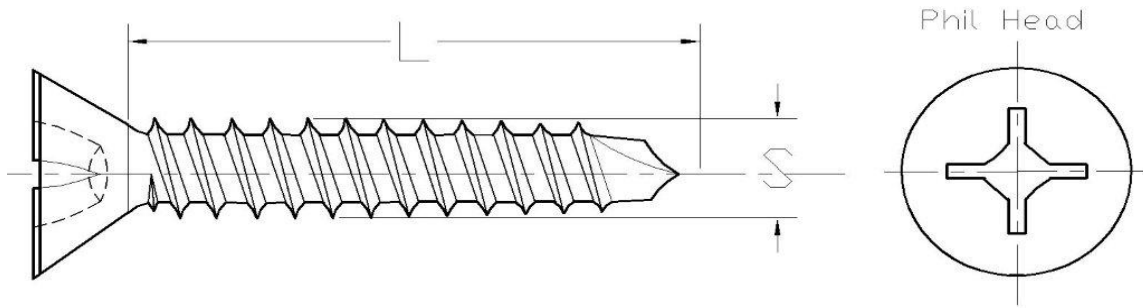

MERCURY HARDWARE LLC

STEEL PHIL FLAT CSK HEAD SELF DRILLING SCREW ZING PLATED, BOX PACKING

PRODUCT CODE	DIAM/LENGTH	PCS/BOX	PCS/CTN