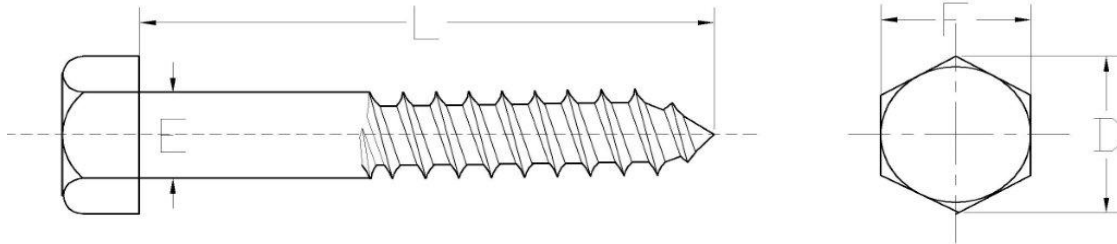

MERCURY HARDWARE LLC

**STEEL HEX LAG BOLT OR LAG SCREW
PLAIN, GALVANIZED, ZING PLATED, BOX PACKING**

PRODUCT CODE	DIAM/LENGTH	PCS/BOX	PCS/CTN