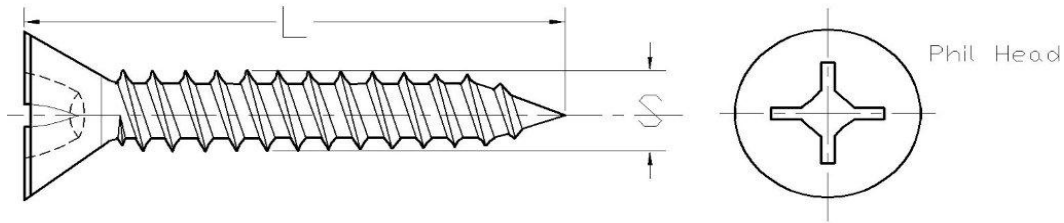

MERCURY HARDWARE LLC

STEEL PHIL FLAT CSK HEAD TAPPING SCREW ZING PLATED, BOX PACKING

PRODUCT CODE	DIAM/LENGTH	PCS/BOX	PCS/CTN
ABB010058AB	# 10 X 5/8 (4.8X16)	100	9,000
ABB010034AB	# 10 X 3/4 (4.8X19)	100	7,000
ABB010001AB	# 10 X 1 (4.8X25)	100	7,000
ABB010114AB	# 10 X 1-1/4 (4.8X32)	100	5,000
ABB010112AB	# 10 X 1-1/2 (4.8X38)	100	4,000
ABB010134AB	# 10 X 1-3/4 (4.8X45)	100	3,600
ABB010002AB	# 10 X 2 (4.8X50)	100	3,600
ABB010212AB	# 10 X 2-1/2 (4.8X63)	100	2,400
ABB012058AB	# 12 X 5/8 (5.5X16)	100	7,000
ABB012034AB	# 12 X 3/4 (5.5X19)	100	7,000
ABB012001AB	# 12 X 1 (5.5X25)	100	5,000
ABB012114AB	# 12 X 1-1/4 (5.5X32)	100	4,000
ABB012112AB	# 12 X 1-1/2 (5.5X38)	100	3,600
ABB012134AB	# 12 X 1-3/4 (5.5X45)	100	3,000
ABB012002AB	# 12 X 2 (5.5X50)	100	2,400
ABB012212AB	# 12 X 2-1/2 (5.5X63)	100	2,000
ABB014034AB	# 14 X 3/4 (6.3X19)	100	5,000
ABB014001AB	# 14 X 1 (6.3X25)	100	4,000
ABB014114AB	# 14 X 1-1/4 (6.3X32)	100	3,600
ABB014112AB	# 14 X 1-1/2 (6.3X38)	100	2,400
ABB014134AB	# 14 X 1-3/4 (6.3X45)	100	2,000
ABB014002AB	# 14 X 2 (6.3X50)	100	2,000
ABB014212AB	# 14 X 2-1/2 (6.3X63)	100	1,600