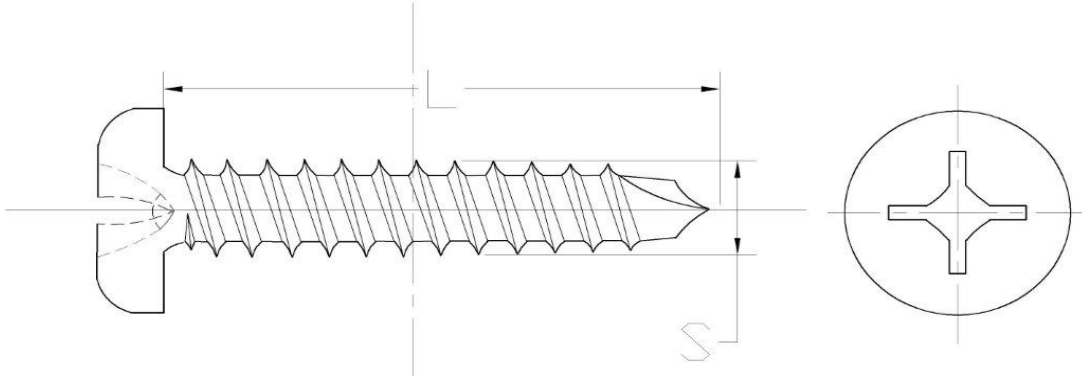

MERCURY HARDWARE LLC

STEEL PHIL PAN HEAD SELF DRILLING SCREW ZING PLATED, BOX PACKING

PRODUCT CODE	DIAM/LENGTH	PCS/BOX	PCS/CTN